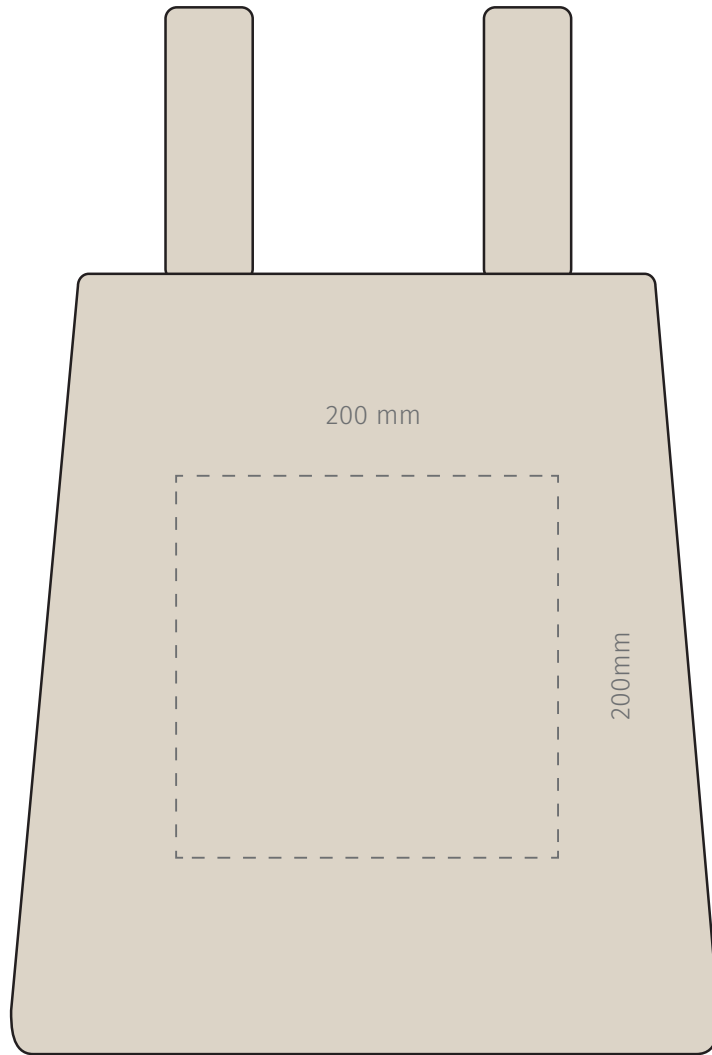

TEMPLATE:
■ URBAN SHOPPER TOTE

SCREENPRINT

SUPACOLOUR

Item shown at 25% actual size when viewed on A4 paper

BRANDING Screen, Supacolour

Max print area 200 x 200mm (Screen), 210 x 150mm (Supacolour A5)